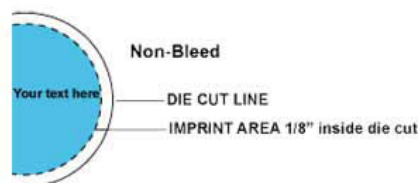

This is NOT an actual size template. For viewing purposes only!

Actual size template located below the print area.
Opening this file in an editing program such as Illustrator, you will
see and edit the actual size template.

Notes:

Instructions: Place your artwork on the template in Illustrator or other editing program. Save your artwork as an **eps, ai or pdf** file with **all text turned to outlines**.

You may also check the [Artwork Information Page](#) or the [General Information Page](#) on our website for additional information.