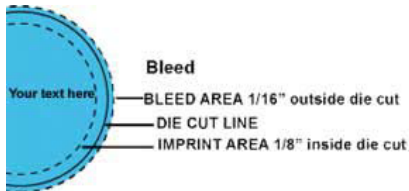

Notes:

Instructions: Place your artwork on the template in Illustrator or other editing program. Save your artwork as an **eps, ai or pdf** file with **all text turned to outlines**.

You may also check the [Artwork Information Page](#) or the [General Information Page](#) on our website for additional information.