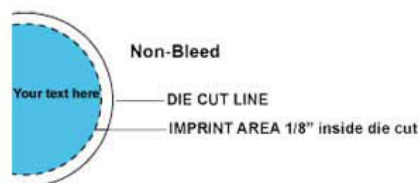

This is NOT an actual size template. For viewing purposes only!

Actual size template located below the print area.
Opening this file in an editing program such as Illustrator, you will
see and edit the actual size template.

Notes:

Instructions: Place your artwork on the template in Illustrator or other editing program. Save your artwork as an **eps, ai or pdf** file with **all text turned to outlines**.

You may also check the [Artwork Information Page](#) or the [General Information Page](#) on our website for additional information.