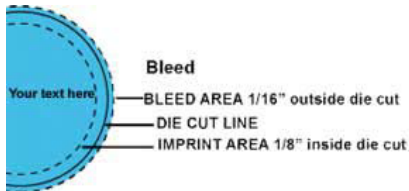

This is NOT an actual size template. For viewing purposes only!

Actual size template located below the print area.
Opening this file in an editing program such as Illustrator, you will
see and edit the actual size template.

Notes:

Instructions: Place your artwork on the template in Illustrator or other editing program. Save your artwork as an **eps, ai or pdf** file with **all text turned to outlines**.

You may also check the [Artwork Information Page](#) or the [General Information Page](#) on our website for additional information.