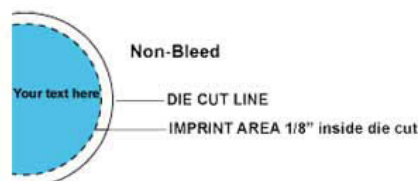

This is NOT an actual size template. For viewing purposes only!

Actual size template located below the print area.
Opening this file in an editing program such as Illustrator, you will
see and edit the actual size template.

Notes:

Instructions: Place your artwork on the template in Illustrator or other editing program. Save your artwork as an **eps, ai or pdf** file with **all text turned to outlines**.

You may also check the [Artwork Information Page](#) or the [General Information Page](#) on our website for additional information.