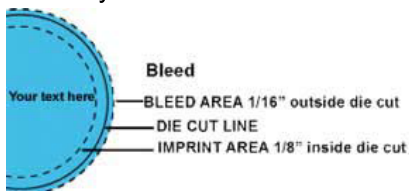

This is NOT an actual size template. For viewing purposes only!

Actual size template located below the print area.
Opening this file in an editing program such as Illustrator, you will
see and edit the actual size template.

Notes:

Instructions: Place your artwork on the template in Illustrator or other editing program. Save your artwork as an **eps, ai or pdf** file with **all text turned to outlines**.

You may also check the [Artwork Information Page](#) or the [General Information Page](#) on our website for additional information.