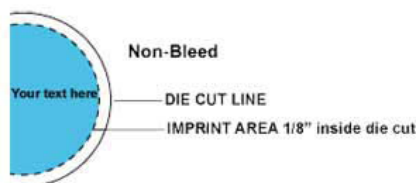

This is NOT an actual size template. For viewing purposes only!

Actual size template located below the print area.
Opening this file in an editing program such as Illustrator, you will
see and edit the actual size template.

Notes:

Instructions: Place your artwork on the template in Illustrator or other editing program. Save your artwork as an **eps, ai or pdf** file with **all text turned to outlines**.

You may also check the [Artwork Information Page](#) or the [General Information Page](#) on our website for additional information.