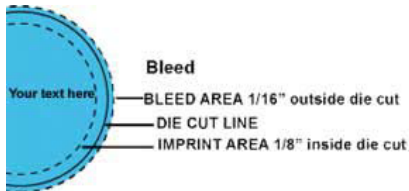

Template provided for art preparation only and will **NOT** print.