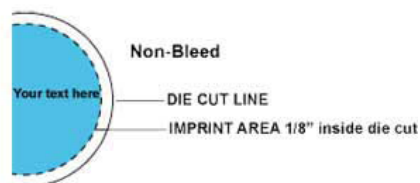

Template provided for art preparation only and will **NOT** print.