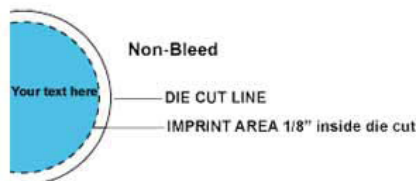

This is NOT an actual size template. For viewing purposes only!

Actual size template located below the print area.
Opening this file in an editing program such as Illustrator, you will
see and edit the actual size template.

Notes:

Instructions: Place your artwork on the template in Illustrator or other editing program. Save your artwork as an **eps, ai or pdf** file with **all text turned to outlines**.

You may also check the [Artwork Information Page](#) or the [General Information Page](#) on our website for additional information.