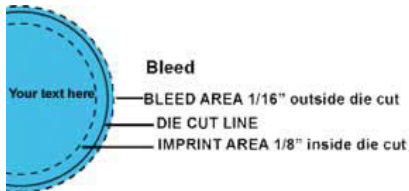

This is NOT Actual Size. Actual size template is located below, outside the preview area. Open in Illustrator to see and use the actual product template.

Notes:

Instructions: Place your artwork on the template in Illustrator or other editing program. Save your artwork as an **eps, ai or pdf** file with **all text turned to outlines**.

You may also check the [Artwork Information Page](#) or the [General Information Page](#) on our website for additional information.