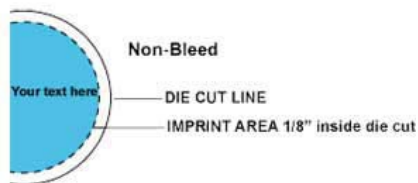

Template provided for art preparation only and will **NOT** print.