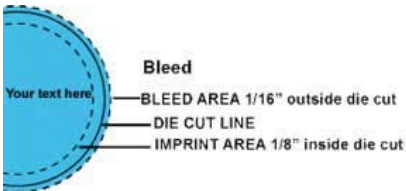

Template provided for art preparation only and will **NOT** print.