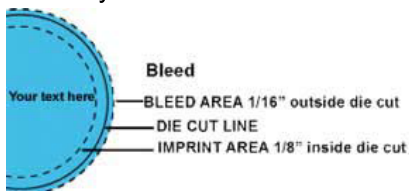

Notes:

Instructions: Place your artwork on the template in Illustrator or other editing program. Save your artwork as an **eps, ai or pdf** file with **all text turned to outlines**.

You may also check the [Artwork Information Page](#) or the [General Information Page](#) on our website for additional information.