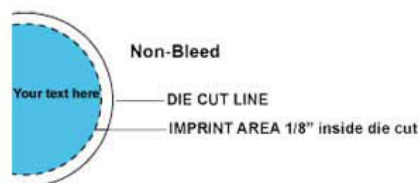

Notes:

Instructions: Place your artwork on the template in Illustrator or other editing program. Save your artwork as an **eps, ai or pdf** file with **all text turned to outlines**.

You may also check the [Artwork Information Page](#) or the [General Information Page](#) on our website for additional information.